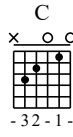

# השקדיה פורחת

<https://www.guitarart.co.il/chords> - נערך ע"י דוד סידי

Words by ישראל דושמן

Music by מנשה רבינא

Musical notation for measures 1-5. Treble clef, 4/4 time signature. Chords: G, G, C, G.

1. G G C G

TAB: 0 | 0 0 0 0 | 3 0 0 | 3 3 0 0 | 3 0

Musical notation for measures 6-10. Treble clef, 4/4 time signature. Chords: C, G, G, D, G, C.

6. C G G D G C

TAB: 0 2 0 0 | 1 0 3 | 3 3 0 3 | 0 3 0 | 3 3 0 0

Musical notation for measures 11-14. Treble clef, 3/4 time signature. Chords: G, D, G, D, G.