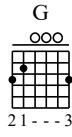

# השקדיה פורחת

<https://www.guitarart.co.il/chords> - נערך ע"י דוד סידי

Words by ישראל דושמן

Music by מנשה רבינא

Musical notation for measures 1-5. Treble clef, 4/4 time signature. Chords: G, G, C, G.

1. G G C G

TAB: 0 | 0 0 0 0 | 3 0 0 | 3 3 0 0 | 3 0

Musical notation for measures 6-10. Treble clef, 4/4 time signature. Chords: C, G, G, D, G, C.

6. C G G D G C

TAB: 0 2 0 0 | 1 0 3 | 3 3 0 3 | 0 3 0 | 3 3 0 0

Musical notation for measures 11-14. Treble clef, 3/4 time signature. Chords: G, D, G, D, G.